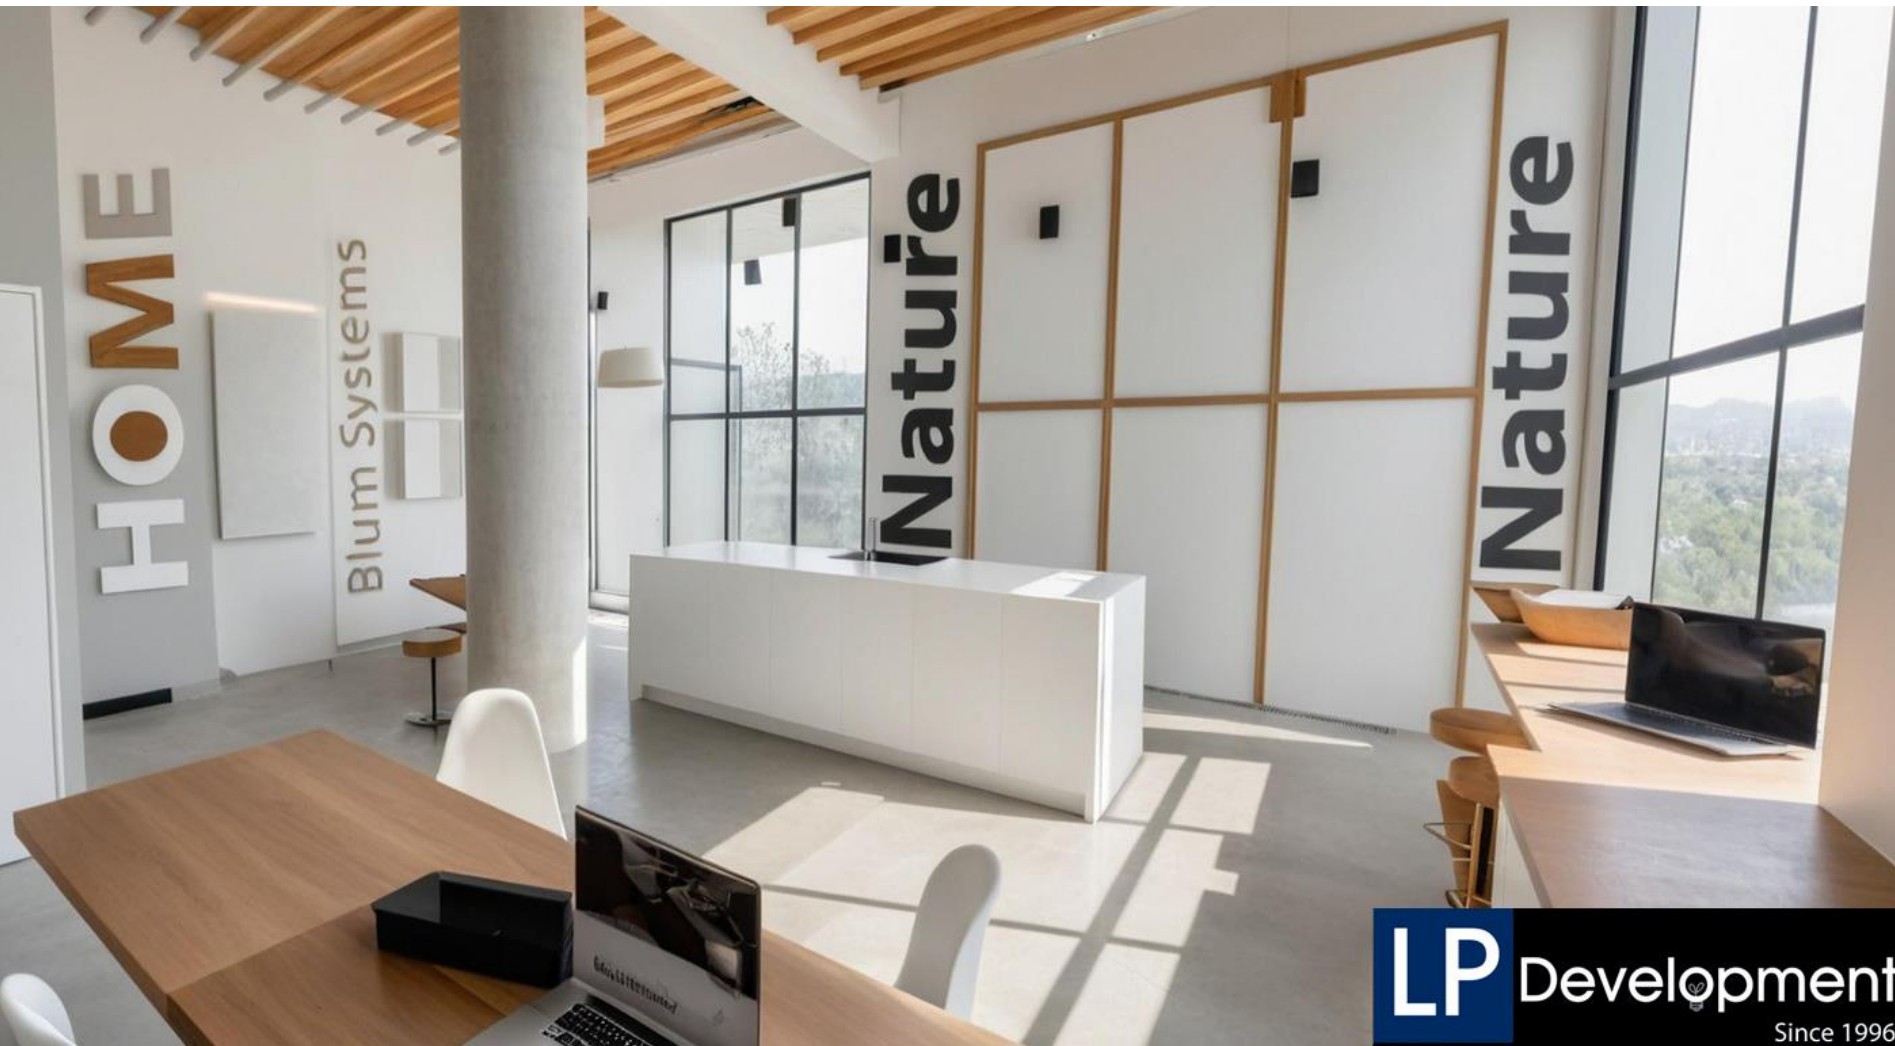

blum

EGGER

CLEAF

FAB GROUP

FRANKE

DU PONT

COSENTINO

INFINITY™
The engineered surface.

wood & glass
interior & exterior home construction

www.lp-planning.com

Σχεδιασμός Επαγγελματικού χώρου
Περιοχή: Κηφισιά
Σχεδιασμός: LP Development

LP Development
Since 1996

LP Development
Constructions for home and business

www.wood-and-glass.com / www.lp-renovations.com/ τηλ. 210 300 1942